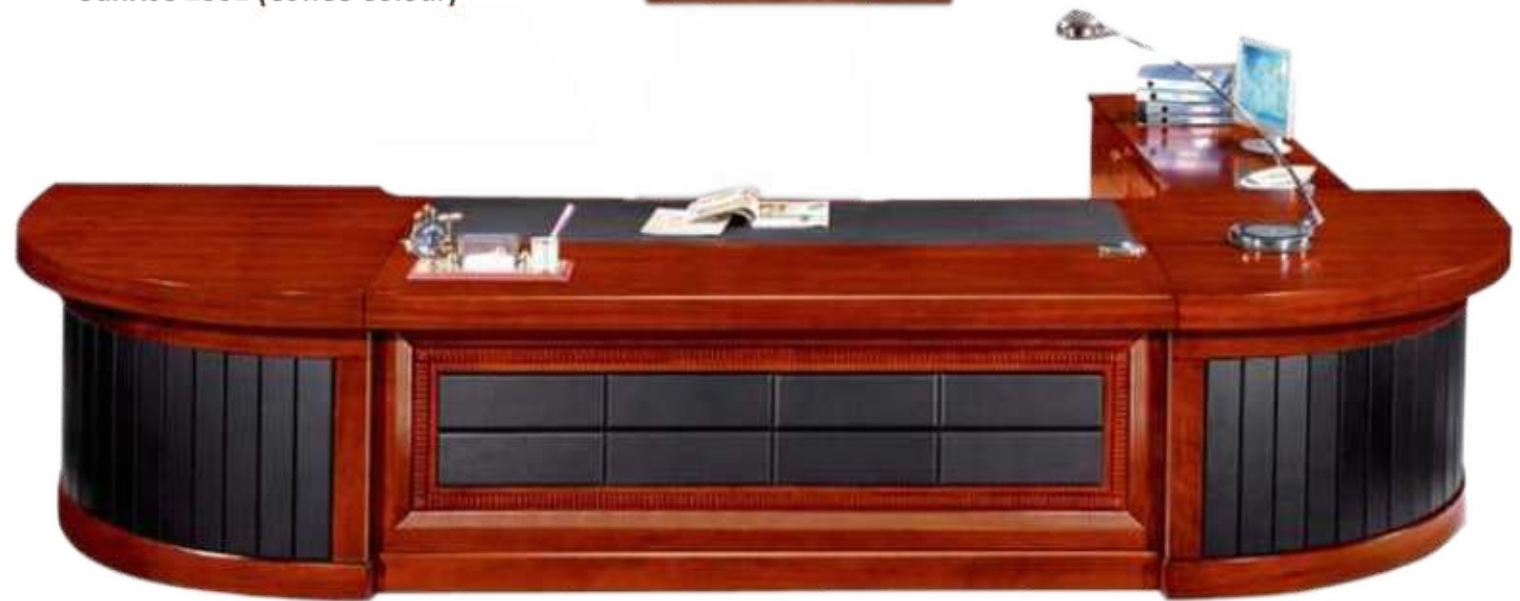

Sunrise 2000 (Coffee Colour)

Sunrise 2001 (Coffee Colour)

Sunrise[®]
INTERIO
Make. Furniture. Beautiful !

Set of 3 Pcs.

*Main Desk

*Side Runner

*Pedestal

Main Office Desk

Size A - W 96" X D 36" X H 30"

Size B - W 84" X D 36" X H 30"

Side Runner

W 48" X D 15" X H 26"

Pedestal

W 16" X D 18" X H 26"

Set of 3 Pcs.

*Main Desk

*Side Runner

*Pedestal

Main Office Desk

Size A - W 96" X D 36" X H 30"

Size B - W 84" X D 36" X H 30"

Side Runner

W 48" X D 15" X H 26"

Pedestal

W 16" X D 18" X H 26"

Sunrise 2002 (Cherry Colour)

Sunrise 2003
(Coffee Colour)

Set of 3 Pcs.
*Main Desk
*Side Runner
*Pedestal

Main Office Desk
Size A - W 72" X D 36" X H 30"
Size B - W 60" X D 30" X H 30"
Side Runner
W 48" X D 15" X H 26"
Pedestal
W 16" X D 18" X H 26"