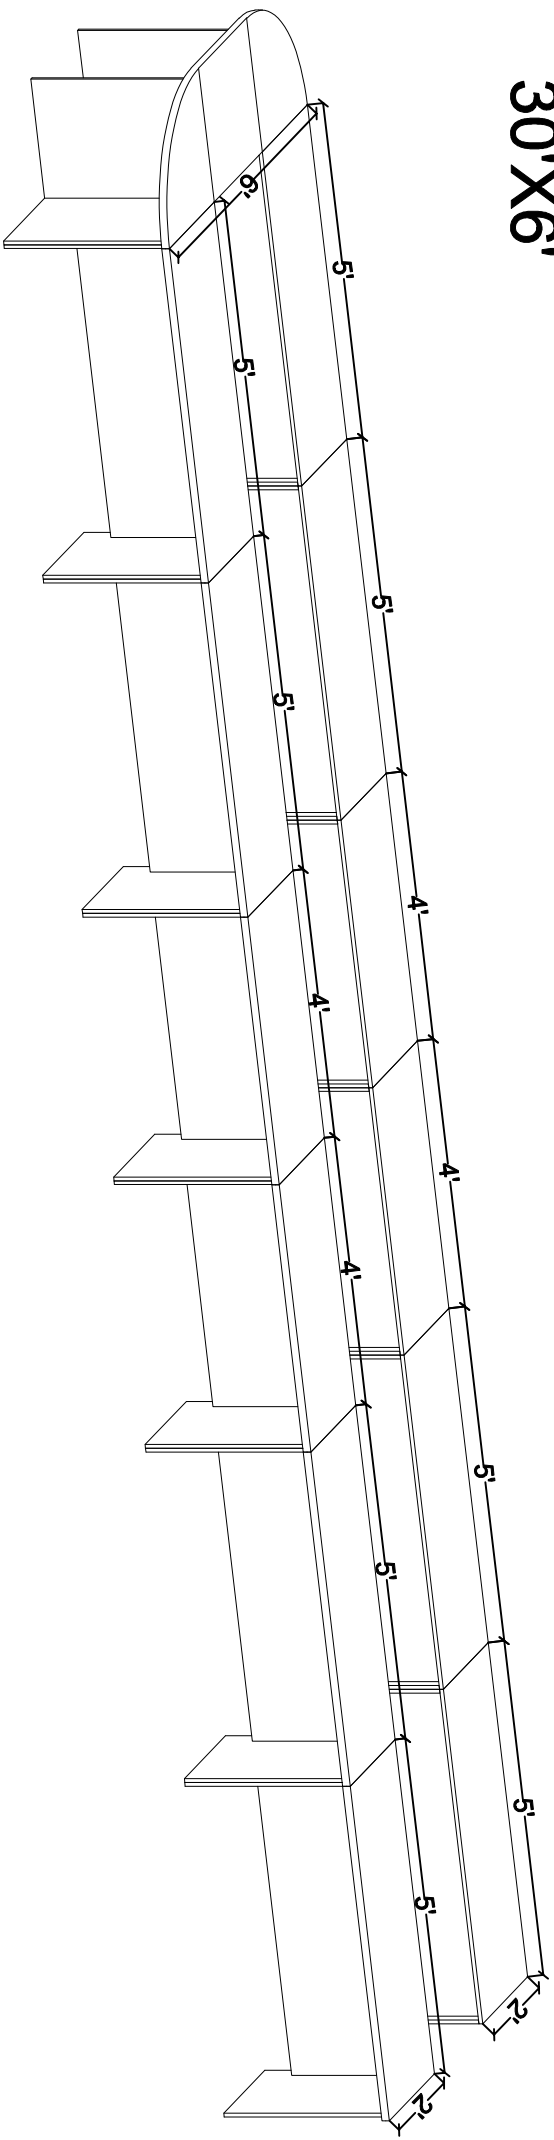

CONFERENCE TABLE 30'X6'

1. ALL IN PLYBOARD 18MM
2. TOP AND LOWER BOTH SIDE MICA PASTING
- 3.8 TABLE OF 5X2 FT
- 4.4 TABLE OF 4X2 FT
- 5.1 TABLE OF 2X2 FT
- 6.2 CORNER TOP ROUND TABLE OF 2X2 FT